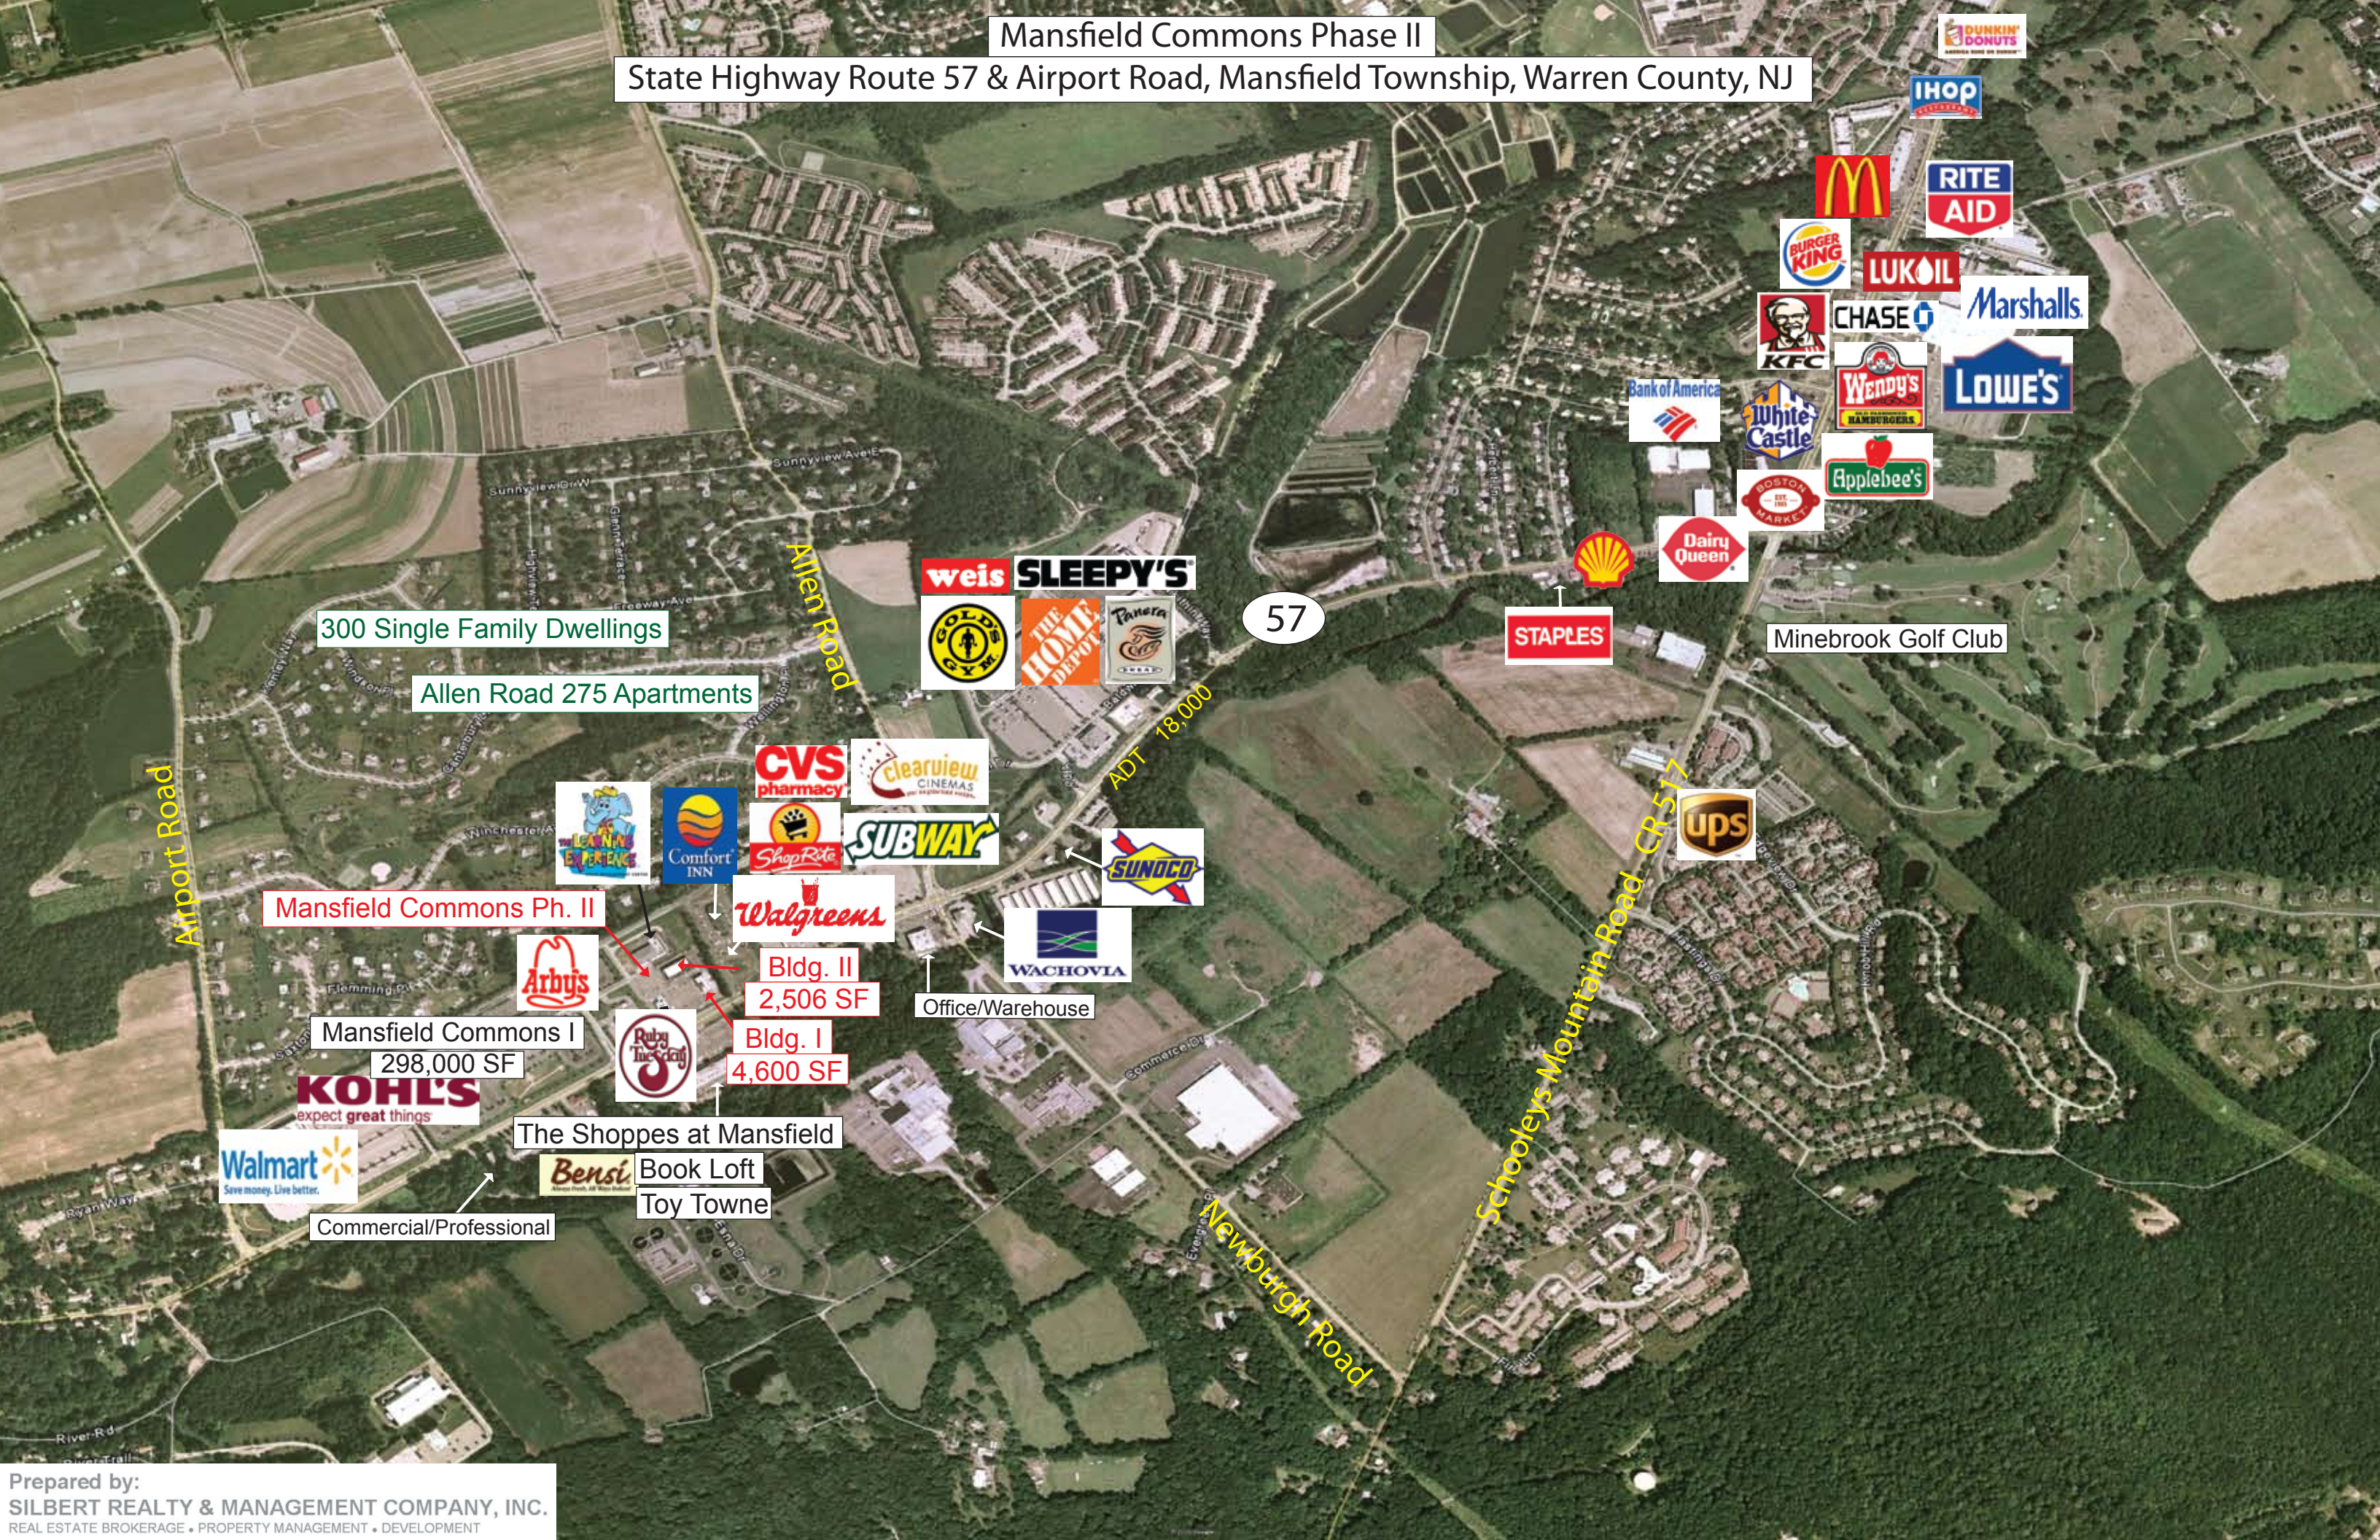

Mansfield Commons Phase II

State Highway Route 57 & Airport Road, Mansfield Township, Warren County, NJ

300 Single Family Dwellings

Allen Road 275 Apartments

Mansfield Commons Ph. II

Mansfield Commons I
298,000 SF

Bldg. II
2,506 SF

Bldg. I
4,600 SF

The Shoppes at Mansfield

Commercial/Professional

Office/Warehouse